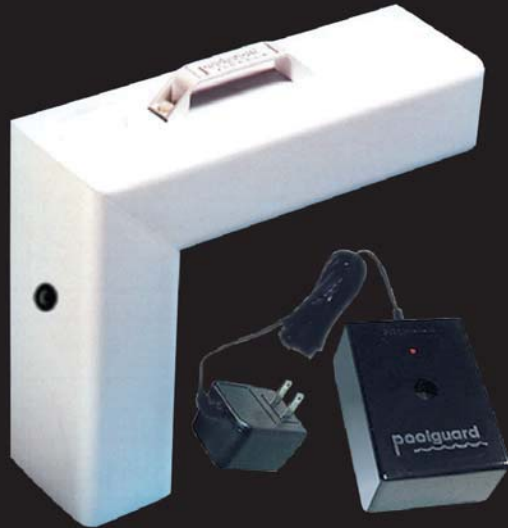

## GATE ALARM

### GAPT-2

- **Meets UL 2017**
- **Approved For Outdoor Use**
- **Important Safety Feature**
- **Monitors Gate Continuously**
- **Simple To Operate**
- **Automatic Reset**
- **Battery Powered**
- **Affordable Price**
- **Pass Through Feature For Adults**
- **Low Battery Indicator**
- **85 dB Horn At 10 Feet**

# POOL ALARM

IN GROUND POOL ALARM

## PGRM-2

- NSF Certified to ASTM F2208
- Detects Intruders
- Sits On Deck
- Battery Powered
- Low Battery Indicator
- New Sensing Technology
- Completely Portable
- Automatic Reset
- Affordable Price
- In House Remote Receiver
- Meets Barrier Laws