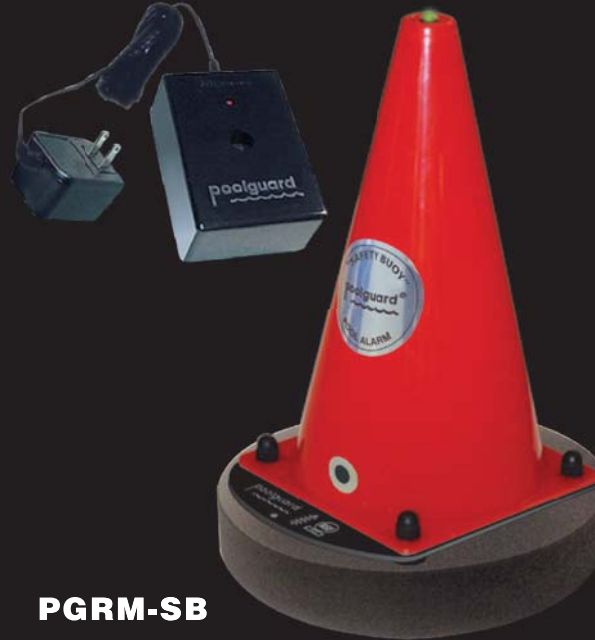

SAFETY BUOY

ABOVE GROUND POOL ALARM

PGRM-SB

- NSF Certified to ASTM F2208
- Floats In Pool
- Battery Powered
- Low Battery Indicator
- Completely Portable
- Subsurface Detection
- Meets Barrier Laws
- Automatic Reset
- Affordable Price
- In House Remote Receiver